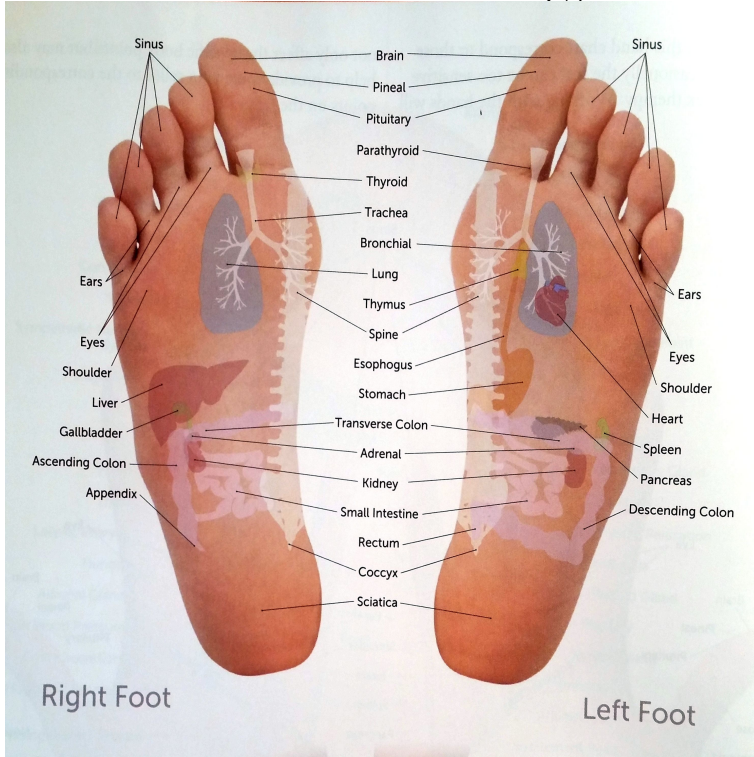

The Essentials of Reflexology

THE ESSENTIALS OF REFLEXOLOGY. presented by Gloria C. Mathiesen. Total of 6 NCBTMB CE Units. Sunday, August 13, , am pm (ONLY 6.I find the most power with combining essential oils with reflexology points, both on the hands and feet. This practice definitely gives you more.Related Services. The Essential Massage \$ Chakra Balancing Massage \$ Pregnancy Massage \$ Seated Chair Massage \$Please note that there is a 25% non-refundable deposit fee included in the workshop fee.** Course Description 6CEs An introductory technique class that.Eventbrite - AMTA-Arizona Chapter presents The Essentials of Reflexology Workshop - Sunday, August 13, at ASIS Massage Education.These sessions combine therapeutic pressure-point foot massage with Young Living therapeutic essential oils for a magnificently powerful healing mental.Reflexology is a holistic therapy that massages the feet to treat the whole body. Imbalances can be detected & eventually broken down. The aim of reflexology is .Finger and Wrist Acupressure Massager. \$ Add to Cart. Foot and Hand Massage Roller. \$ Add to Cart. Categories. ACUPRESSURE.Buy the The Essentials Of Reflexology online from Takealot. Many ways to pay. Non-Returnable. We offer fast, reliable delivery to your door.Reflexology is the practice of manipulating reflex points of the feet. Here's a review of the practice of reflexology using essential oils.Reflexology is also known as zone therapy. It involves massaging, holding, squeezing and pushing throughout the certain parts of the body, primarily the foot .Massage the part of your foot that corresponds to the part of your body that hurts & it will slowly reduce & get rid of the pain. It helps promote blood circulation to.Unruly: Lemongrass Essential Oil Cures Plantar Fasciitis Like A Boss! Little did I know putting Ameo Lemongrass oil on my feet before bed helped Plantar.Discover how essential oils add an extra healing element to reflexology foot massage. Plus tips for giving a healing foot massage.Facebook - Black Circle Instagram - Black Circle Pinterest - Black Circle Welcome About Lucy Reflexology - the essentials Locations, Health Funds & .Reflexology - did you know that essential oils when placed on the soles of your feet enter the blood stream in around 30 seconds? Using EO's and Reflexology.