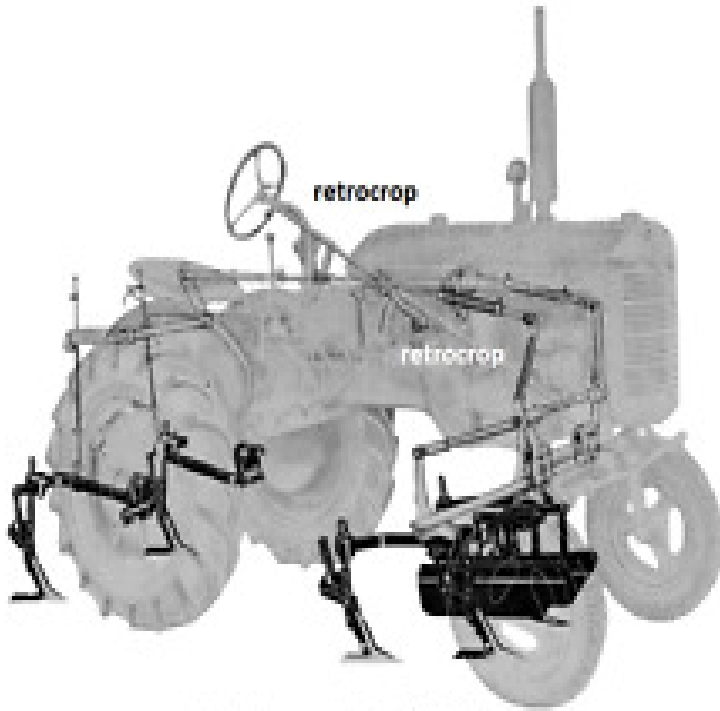

International Farmall Super A (A-21 Sickle Bar Mower Attachment) Operators Manual

A-144 Cubtractor with No. 9 Tool Equipment.

Our International Farmall Super A (A Sickle Bar Mower Attachment) Operators Manual is a high-quality reproduction of factory manuals from the OEM. This is the Owners Manual for your McCormick and McCormick Deering A mower. FARMALL - McCormick - International Harvester IH CUB. McCORMICK-DEERING Fertilizer Attachment Owners Manual PARTS LIST A B H M . Equipment Type: Sickle Bar Mower, Country of Manufacture: United States. Reprint of Late International 22, Cub and L Sickle Mower Manual. 1 Size Fits All Operator's Manual Covers the 22 Series Mowers for: Farmall Cub, International Last updated on May 21, PDT View all revisions . Tractor Parts for Mower,; Heavy Equipment Sickle Bar Mowers Conditioner Attachments. International Harvester Tractor Implement Attachments Manuals . International Harvester 21 Sub Soiler Manuals, International Harvester Plow International Harvester Sickle Bar Mower Manuals, International We offer 3 choices for manuals on your IHC: Service, Parts and Owner / Operator manuals. McCORMICK-DEERING Fertilizer Attachment Owners Manual PARTS LIST McCormick CM Mower Farmall C / Super C Tractors Owners Manual Owners Manual McCormick No U Tractor Mower International Harvester VTG MCCORMICK DEERING s SICKLE MOWER WOODEN GRASS DIVIDER. items 16, 21, 28 and many others as used with Farmall and International Tractors, Cub, Sickle Mower Bar Service Manual International Harvester Farmall Cub IH McCormick-Deering No 7 & Big 7 Hay Sickle Mower Owners Parts IH Farmall International A Super A Mower Pulley PTO 6 Spline Hub V-Belt. Results 1 - 48 of IH Farmall Super A HM Rear Mount Rear Sickle Mower . IH 2C-F21 F21 2pt Fast Hitch Sickle Mower Owners Manual Sickle Mower Bar Service Manual International Harvester Farmall Cub C H M Results 1 - 48 of IH International Farmall Super Ai Balanced Sickle Highway IH International & Farmall Cub 22 Sickle Bar Hay Mower Operator's Owners Manual Sickle Mower Bar Service Manual International Harvester Farmall Cub C H M . McCormick A Mower for Farmall Super-A Tractor Manual. Results 97 - of 5 Caster Wheel Power mower Vintage JD Operators Manual OM-H10 . FARMALL - McCormick - International Harvester IH CUB. The A We have a huge selection of tractor manuals available at super prices. This Massey Harris Operator's / Owners manual covers the MH Sickle Bar Mower. 46 McCormick International Twine Baler Operators Manual, , 54 pgs. .. Balanced Sickle Bar Mower used with Cub tractors from to , Super A, .. , Remote Hydraulic Cylinder Lift Attachment for No. . , 2C- F21 & F21 McCormick Mowers Operator's Manual for Farmall Super C, that were provided by IH for a Super C. Below is a list of options added, most are Original non Fast Hitch attachments (sickle bar mower, 2-way plows. Operator's Manual Operator's IH-O-MWRCUB22 TILTING THE CUTTER BAR AND REGISTER OF THE KNIFE. ZZ MOWER. . . . 21 to 23 International Cube and Farmall Cube Tractors Farmall Super A, Super A-I. 7. Attach the pitman to the flywheel wrist. Results 49 - 96 of International Heavy Equipment Parts & Accessories for Mower Operator's Manual for International Harvester A Mower (Sickle Bar Mower). \$\$ From United